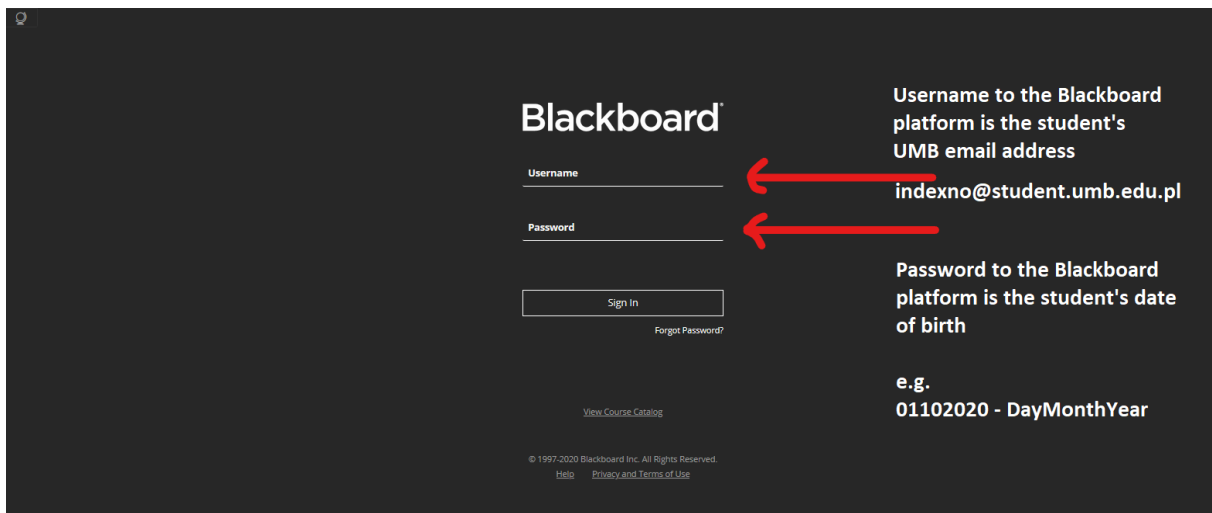

More information about the blackboard can be found on the website

<https://help.blackboard.com/Filter/Student/College_or_University>

Yours sincerely,
Blackboard team