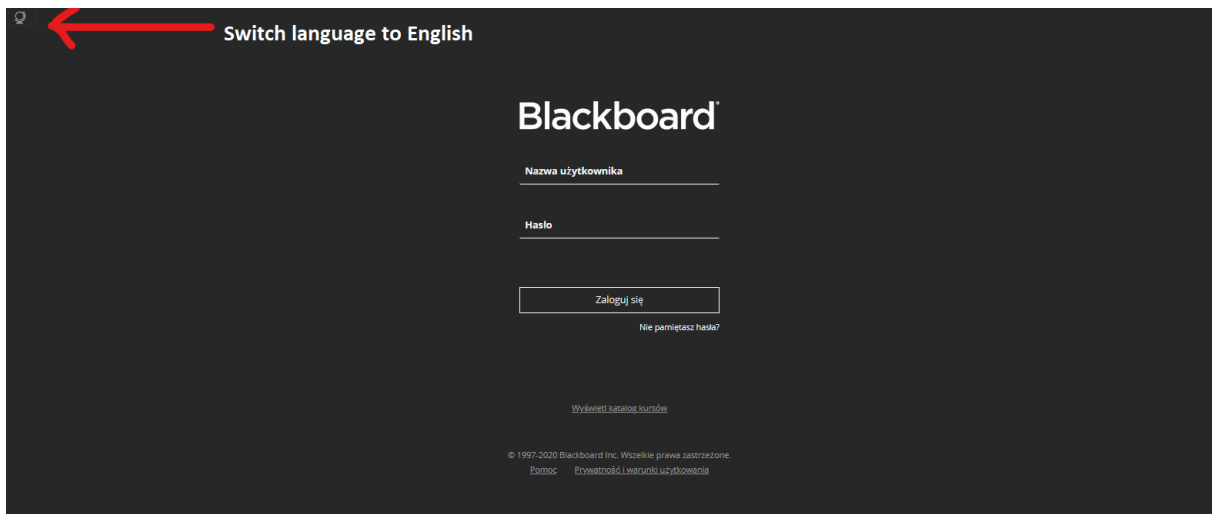

Topic: Blackboard platform – logging in.

Access to the Blackboard platform:

<https://umbedu.blackboard.com/>

If you are a first year student of English Division, on Faculty of Medicine, do your first login as follows.

First login:

Page 1

Page 2